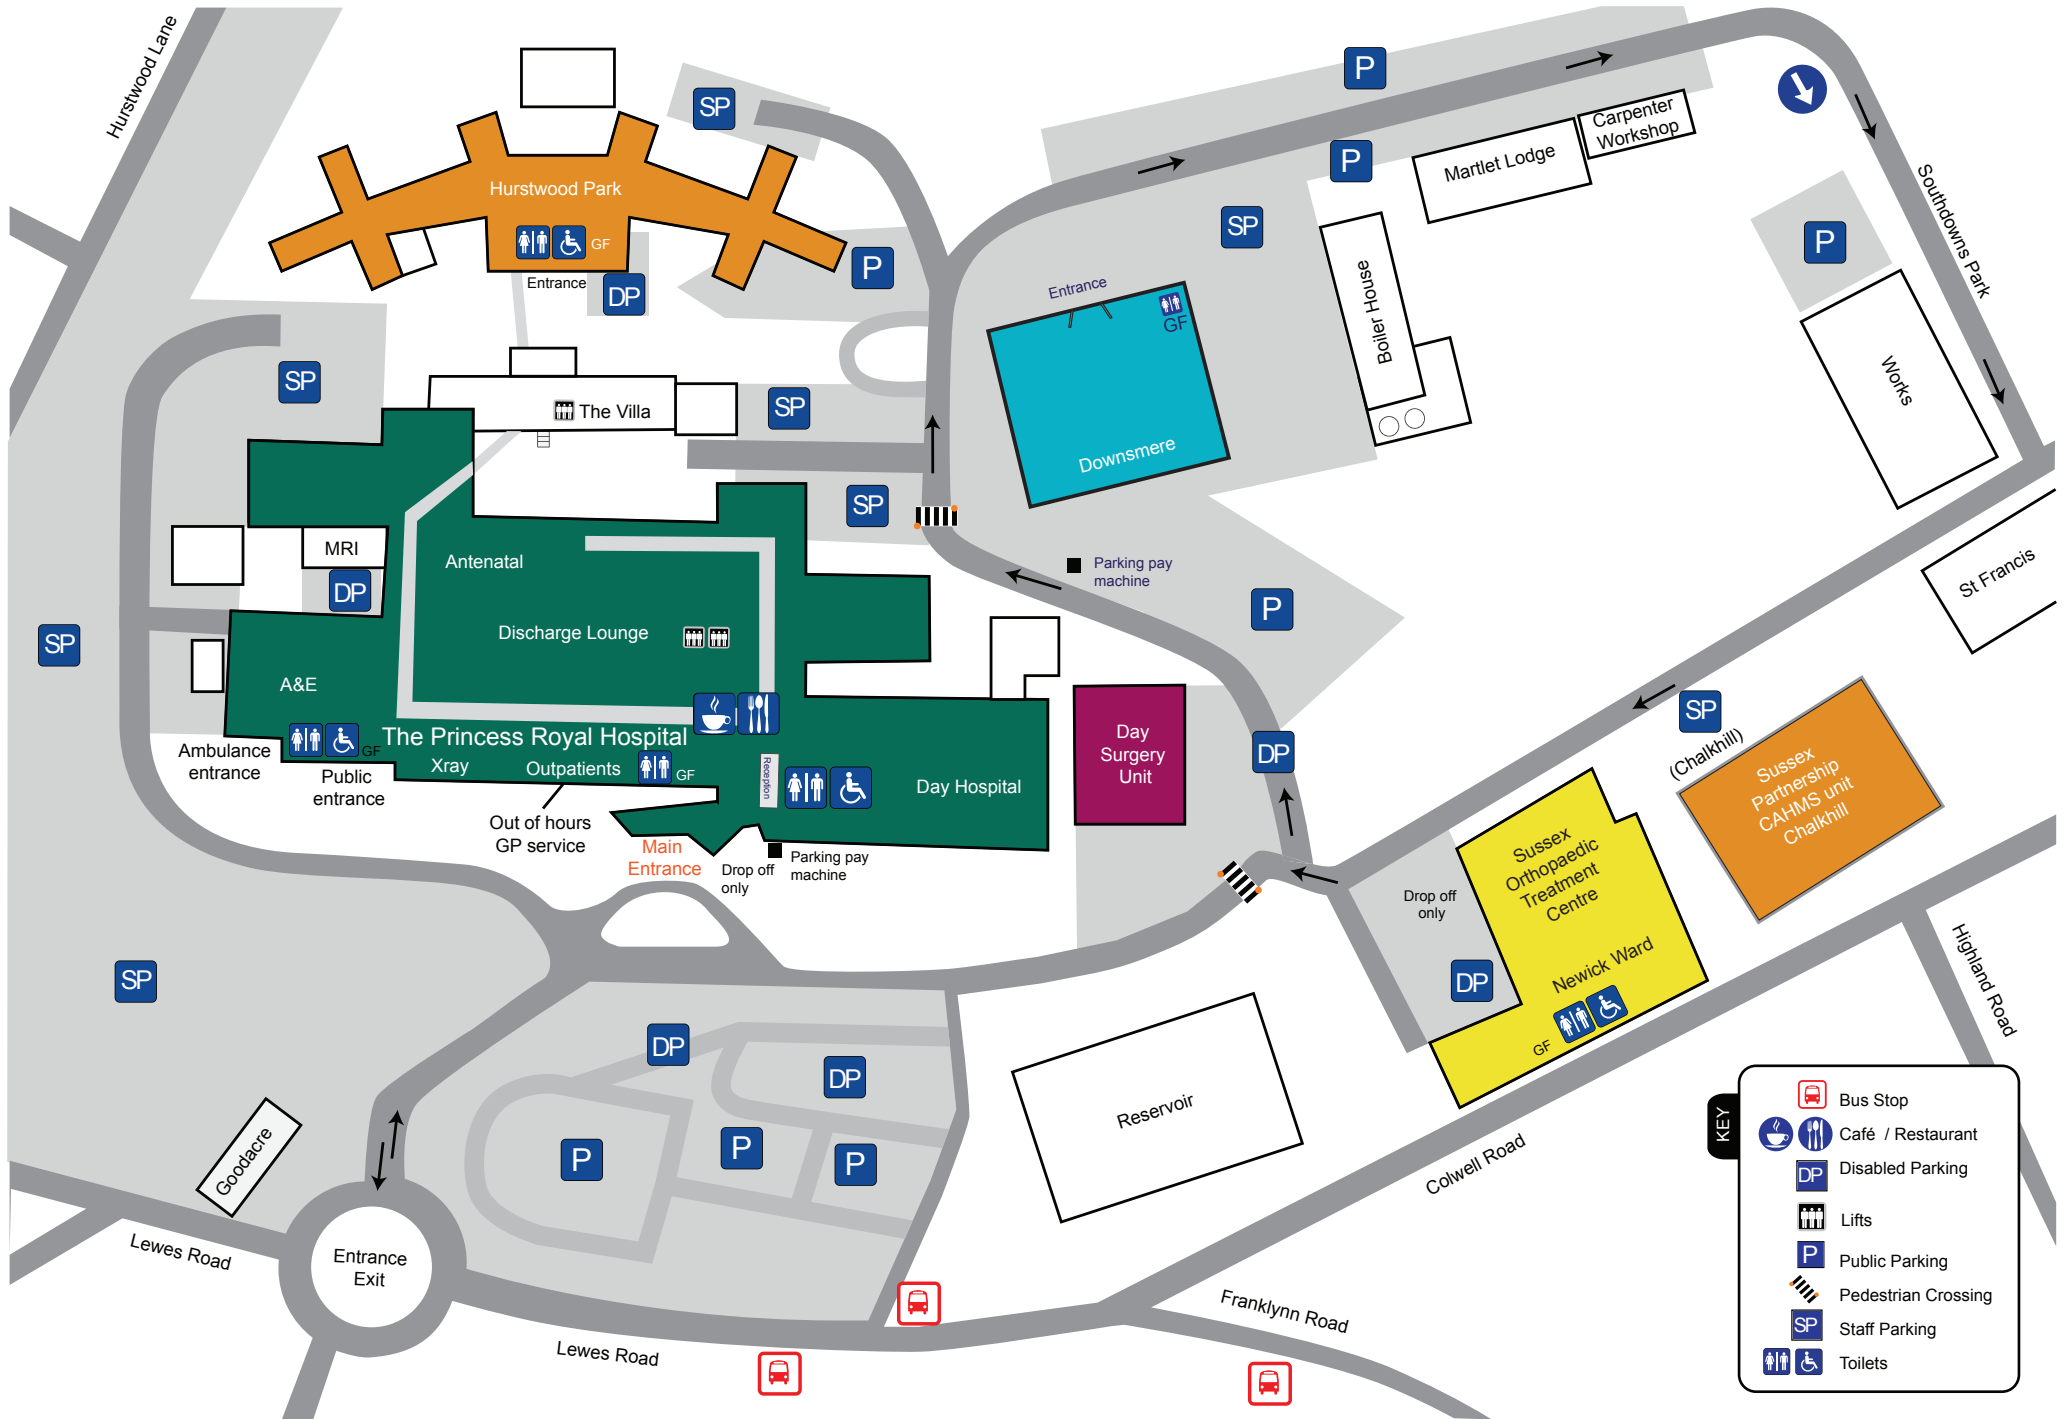

Princess Royal Hospital

KEY

-  Bus Stop
-  Café / Restaurant
-  Disabled Parking
-  Lifts
-  Public Parking
-  Pedestrian Crossing
-  Staff Parking
-  Toilets