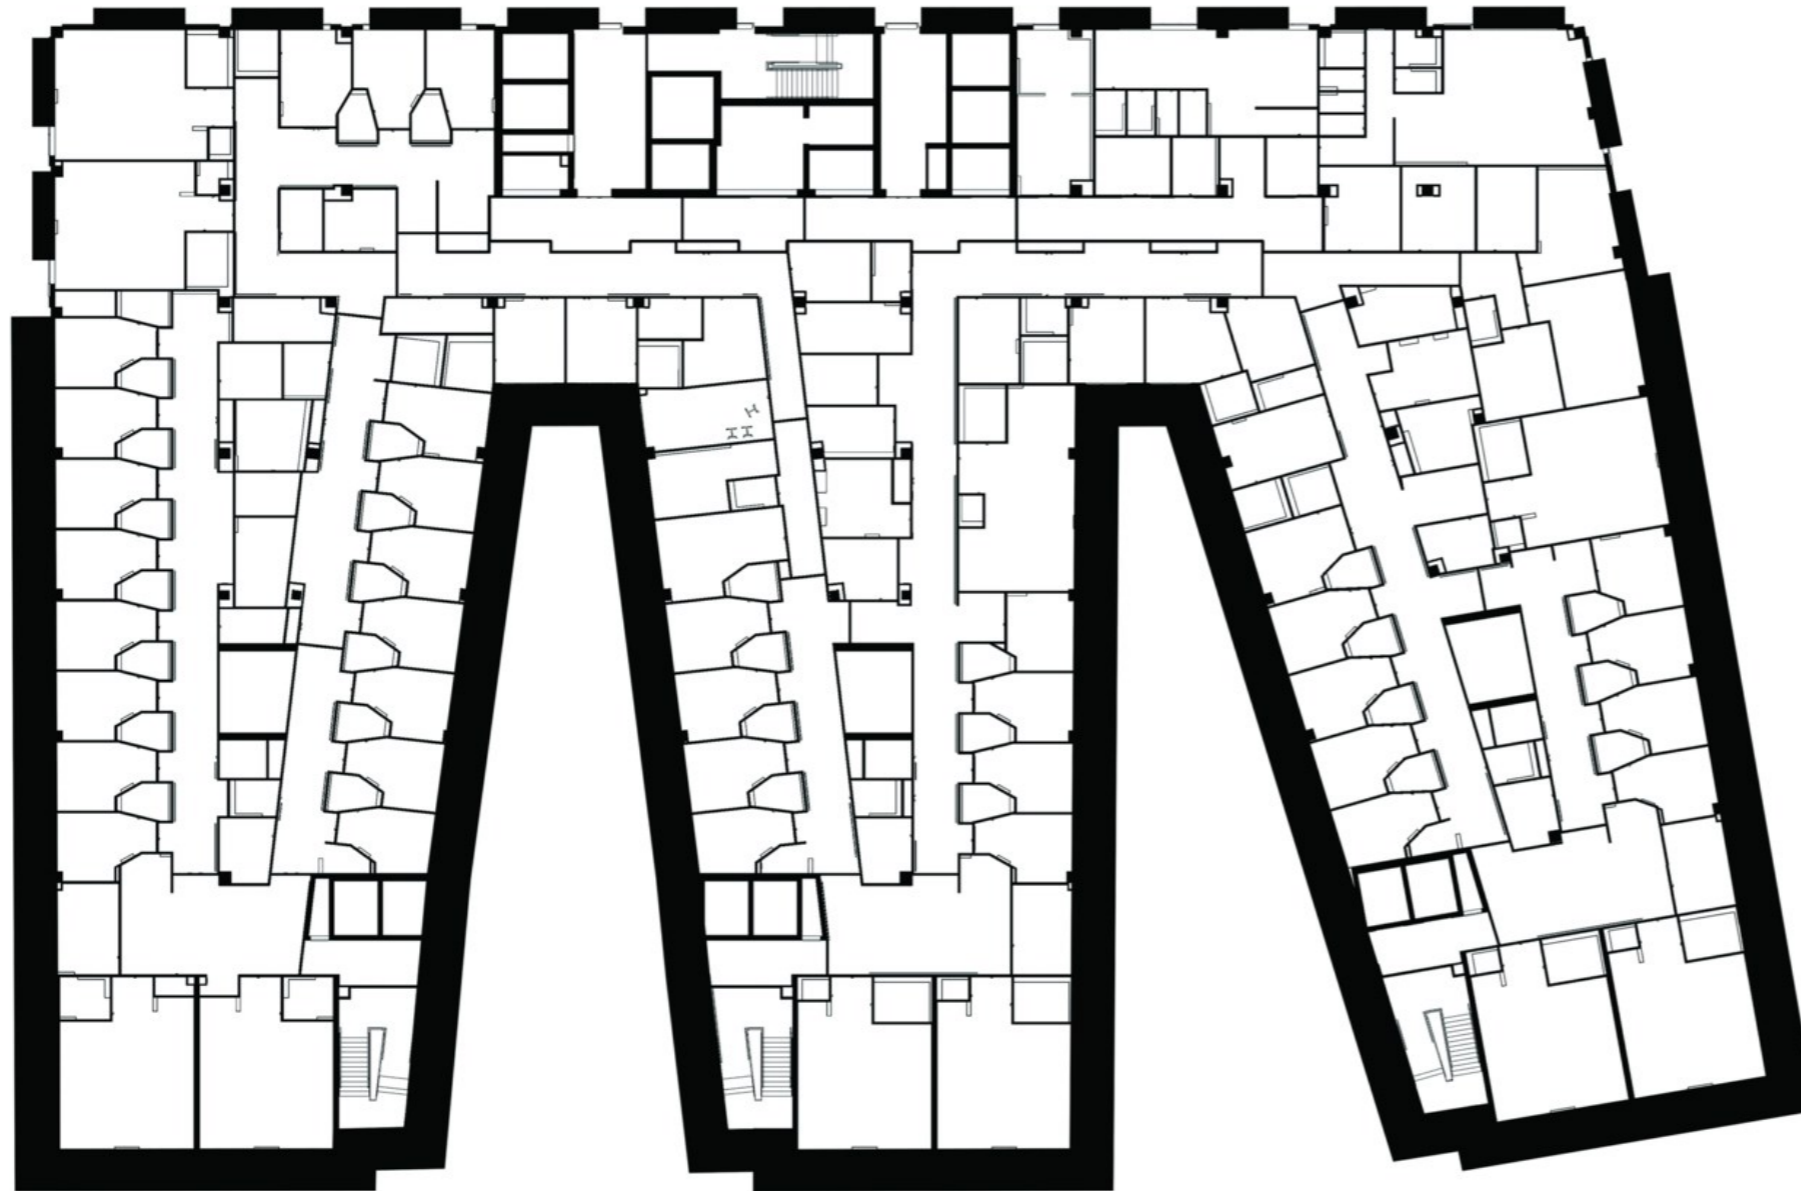

Augmented Reality App  
**Brighton 3Ts**

South Service Road

Eastern Road

LEVEL 09

MEDICAL WARDS

NEURO/TRAUMA/THEATRES

Brighton and Sussex  
University Hospitals  
NHS Trust

STERLING BIM