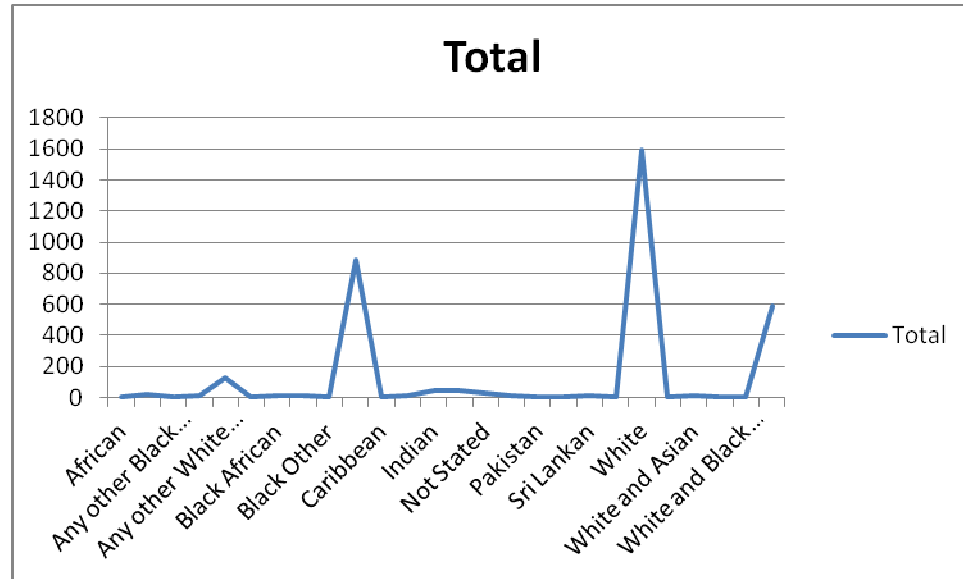

Diversity Data

Ethnicity	% of total population
African	0.1
Any other Asian background	0.6
Any other Black background	0.1
Any other Mixed background	0.4
Any other White background	3.7
Bangladeshi	0.03
Black African	0.3
Black Caribbean	0.4
Black Other	0.06
British	25.6
Caribbean	0.06
Chinese	0.4
Indian	1.2
Irish	1.2
Not Stated	18
Other	0.5
Pakistan	0.1
Pakistani	0.2
Sri Lankan	0.2
Unclassified	0.1
White	46
White - Other European	0.2
White and Asian	0.2
White and Black African	0.2
White and Black Caribbean	0.2

Gender	% of total population
Female	18
Male	82